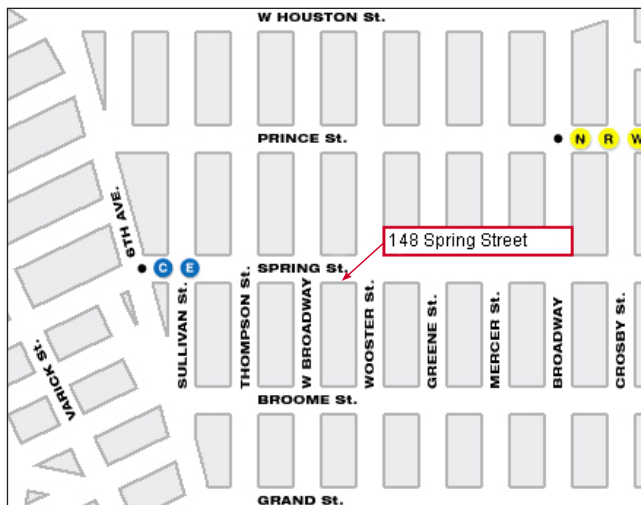

# 148 Spring Street New York, NY

## Area Information and Map

Located between West Broadway & Wooster (entrance on Spring Street, but there are exposures on both Spring Street & West Broadway)