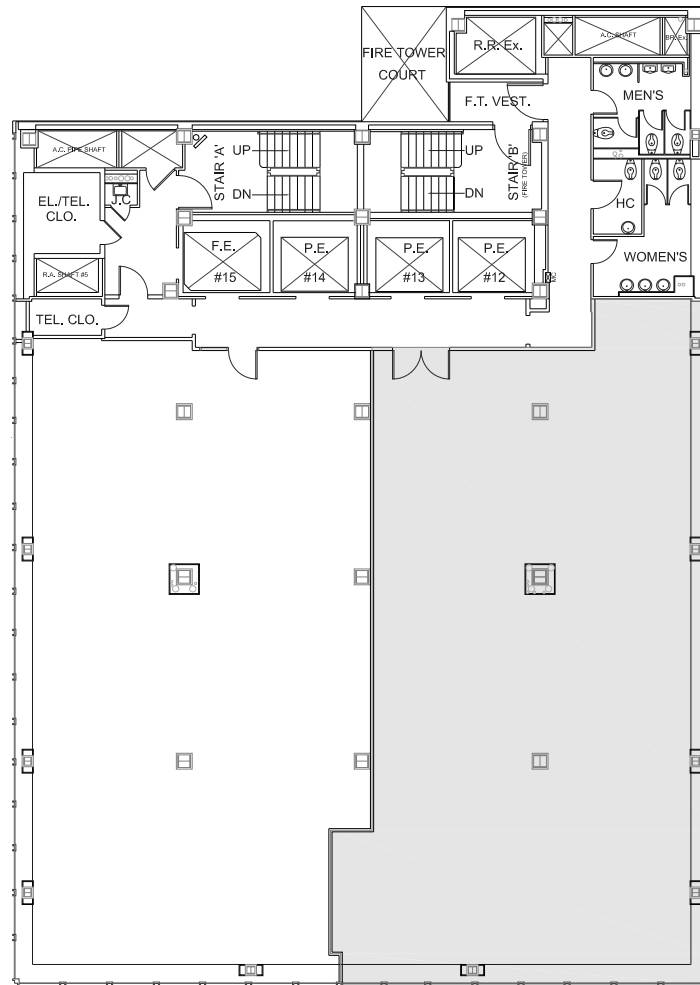

East 51st Street

East 52nd Street

Park Avenue

VORNADO
REALTY TRUST

888 7TH AVENUE, NEW YORK N.Y. 10019
TEL: (212) 894-7000 FAX: (212) 894-7070
www.vnooffice.com

350 Park Avenue
Partial 24th Floor
4,088 RSF

PLEASE CONTACT:

Ronald T. LoRusso
Vice President
(212) 894-7413
rlorusso@vno.com