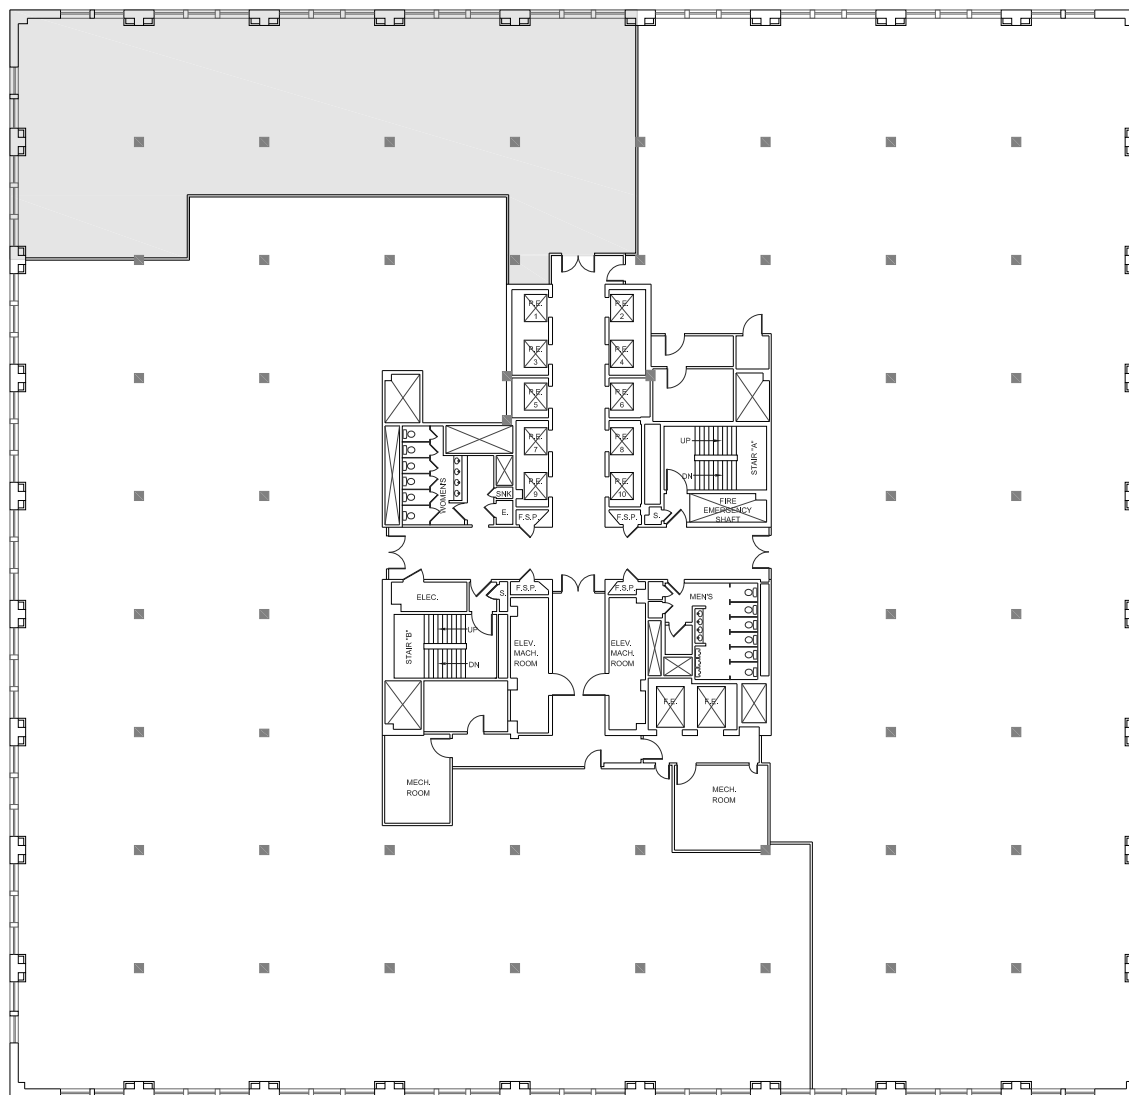

EAST 33RD STREET

Park Avenue

East 32nd Street

VORNADO
REALTY TRUST

888 7TH AVENUE, NEW YORK N.Y. 10019
TEL: (212) 894-7000 FAX: (212) 894-7070
www.vnooffice.com

One Park Avenue
Partial 14th Floor
6,836 RSF

PLEASE CONTACT:

Ronald T. LoRusso
Vice President
(212) 894-7413
rlorusso@vno.com