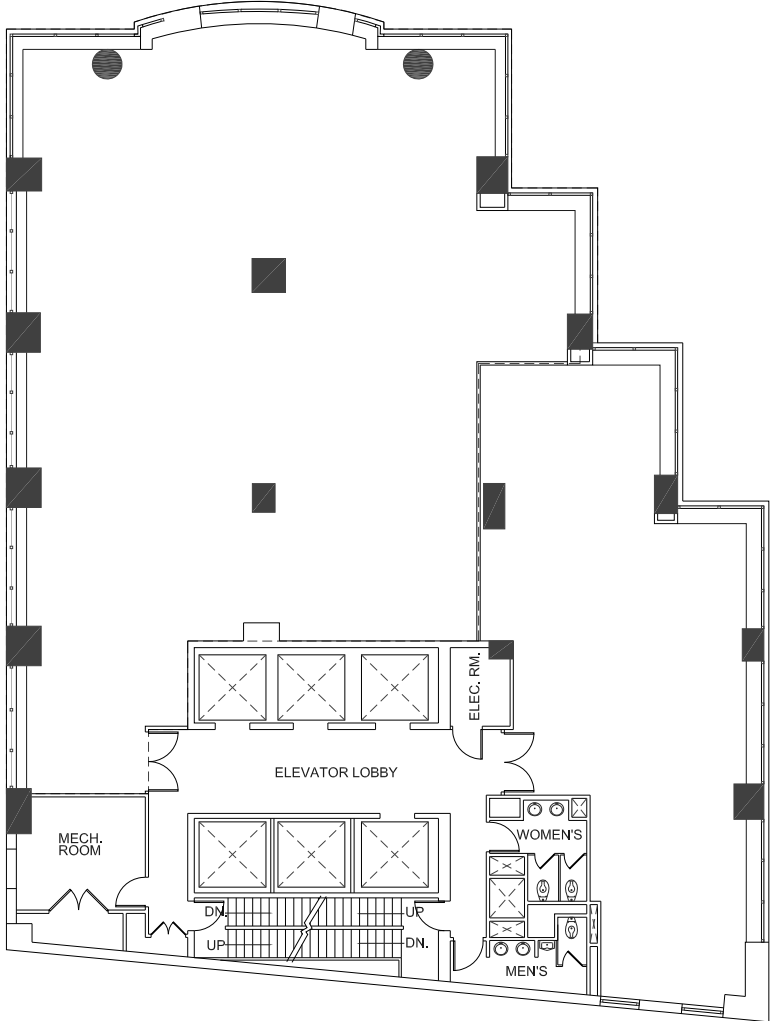

Fulton Street

Pearl Street

SCALE: N.T.S

40 Fulton Street
12th Floor

VORNADO
REALTY TRUST

888 7TH AVENUE
NEW YORK N.Y. 10019
(212) 894-7000
www.vno.com

DATE: 11.29.11