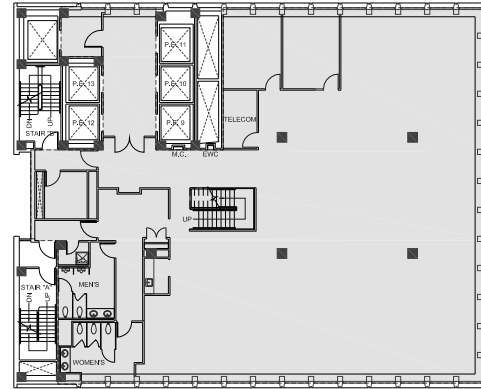

WEST BUILDING

EAST BUILDING

Park Avenue

E48th Street

SCALE: N.T.S

ALL DIMENSIONS ARE APPROXIMATE AND ARE SUBJECT TO NORMAL BUILDING VARIANCES.

280 Park Avenue
21st Floor (East)

VORNADO
REALTY TRUST