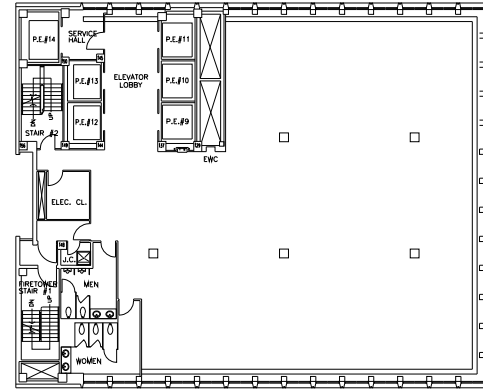

EAST BUILDING

Park Avenue

E48th Street

SCALE: N.T.S

DATE: 01.13.12

280 Park Avenue
28th Floor (West)

VORNADO
REALTY TRUST

888 7TH AVENUE
NEW YORK N.Y. 10019
(212) 894-7000
www.vno.com