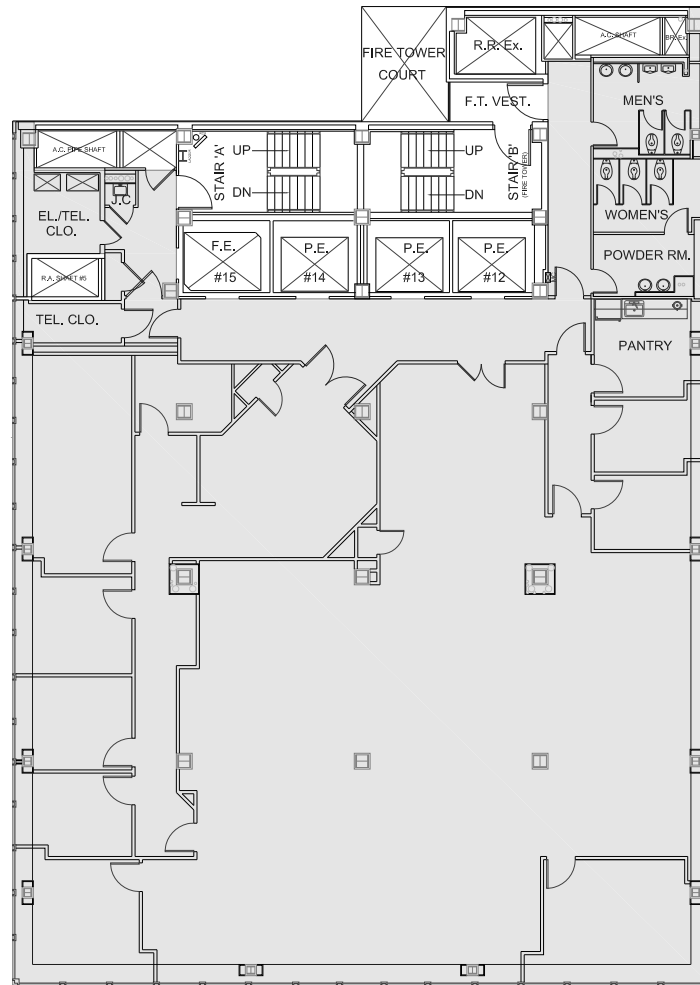

East 51st Street

East 52nd Street

Park Avenue

VORNADO
REALTY TRUST

888 7TH AVENUE, NEW YORK N.Y. 10019
TEL: (212) 894-7000 FAX: (212) 894-7070
www.vnooffice.com

350 Park Avenue
Entire 22nd Floor
8,109 RSF

PLEASE CONTACT:

Ronald T. LoRusso
Vice President
(212) 894-7413
rlorusso@vno.com