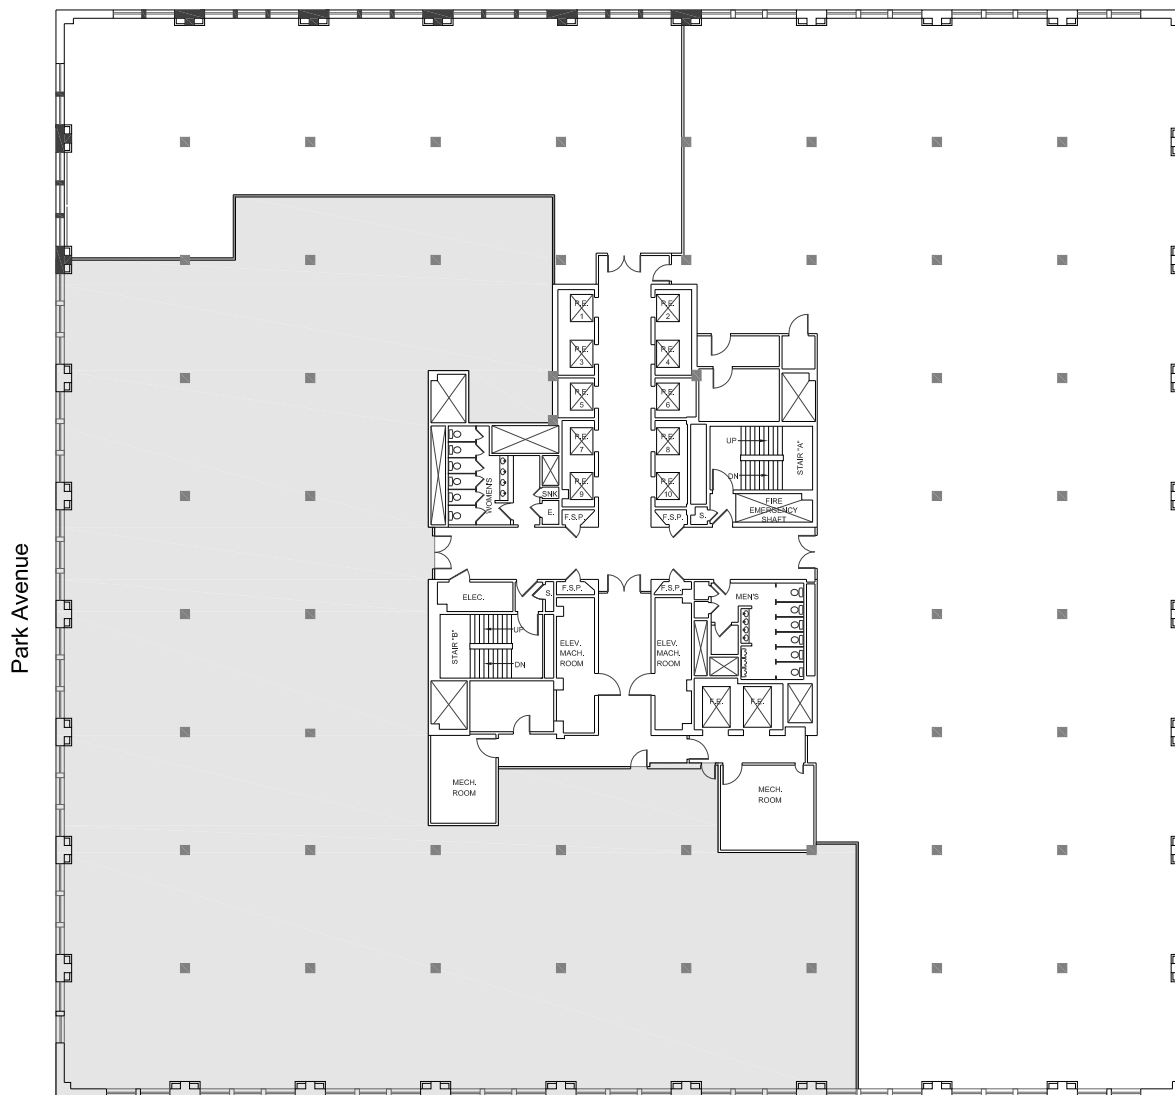

EAST 33RD STREET

East 32nd Street

VORNADO
REALTY TRUST

888 7TH AVENUE, NEW YORK N.Y. 10019
TEL: (212) 894-7000 FAX: (212) 894-7070
www.vnooffice.com

One Park Avenue
Partial 14th Floor
23,853 RSF

PLEASE CONTACT:

Ronald T. LoRusso
Vice President
(212) 894-7413
rlorusso@vno.com