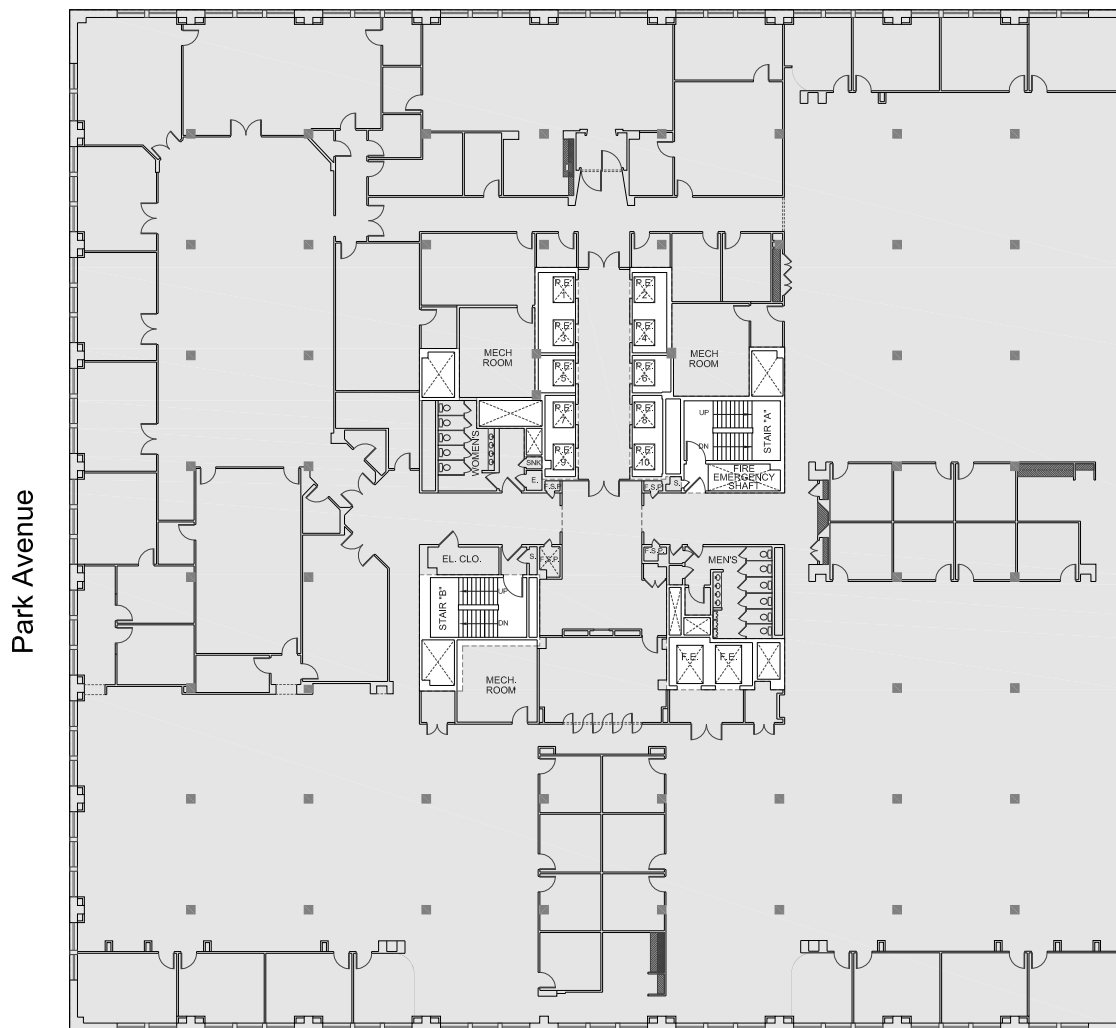

East 33rd Street

East 32nd Street

VORNADO
REALTY TRUST

888 7TH AVENUE, NEW YORK N.Y. 10019
TEL: (212) 894-7000 FAX: (212) 894-7070
www.vnooffice.com

One Park Avenue
Entire 15th Floor
53,168 RSF

PLEASE CONTACT:

Ronald T. LoRusso
Vice President
(212) 894-7413
rlorusso@vno.com