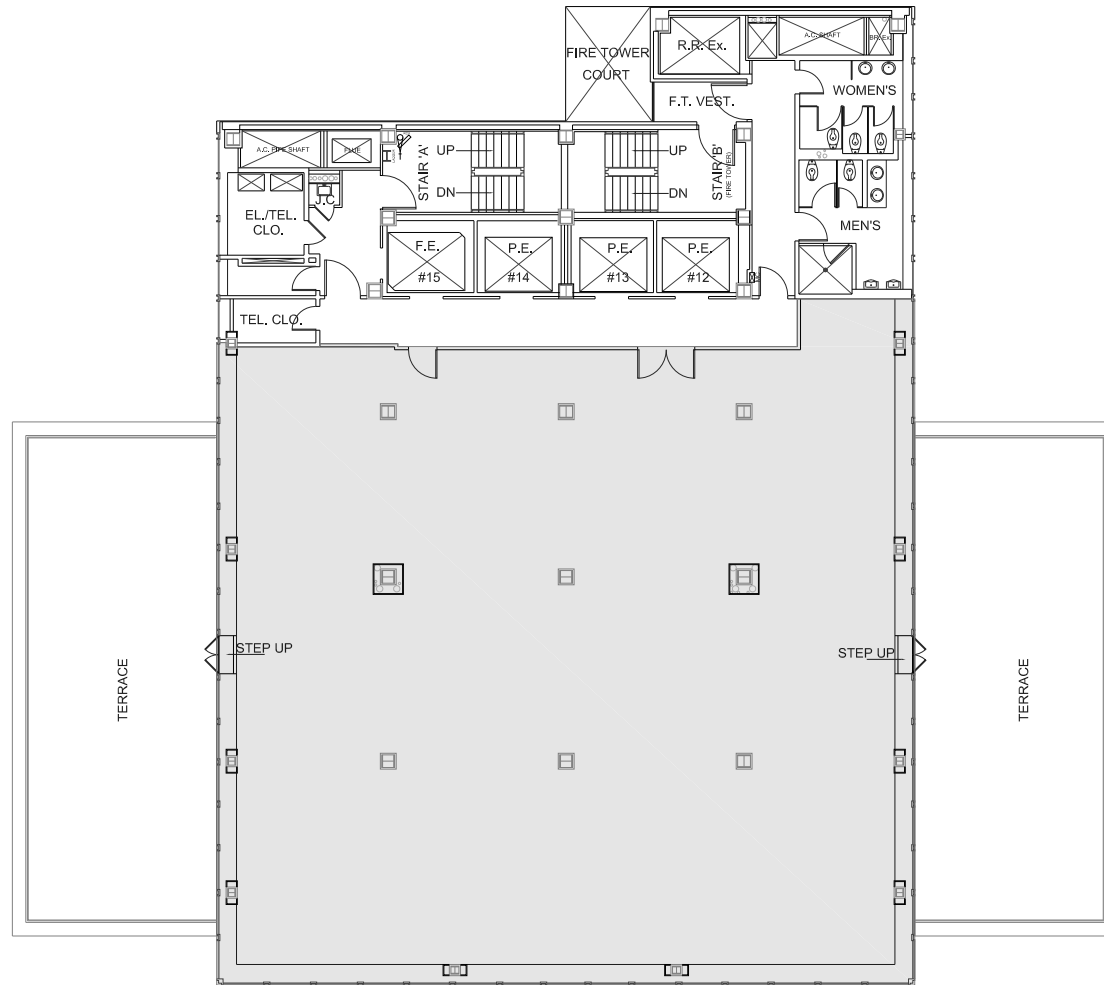

East 51st Street

East 52nd Street

Park Avenue

VORNADO
REALTY TRUST

888 7TH AVENUE, NEW YORK N.Y. 10019
TEL: (212) 894-7000 FAX: (212) 894-7070
www.vnooffice.com

350 Park Avenue
Entire 21st Floor
8,105 RSF

PLEASE CONTACT:

Ronald T. LoRusso
Vice President
(212) 894-7413
rlorusso@vno.com