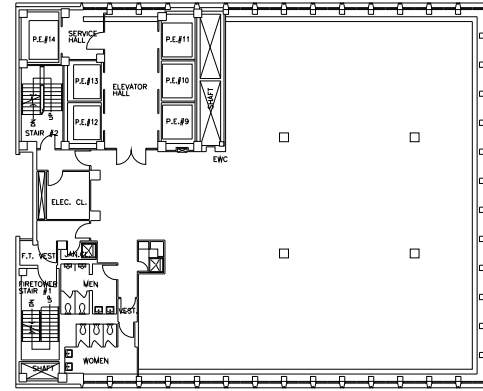

EAST BUILDING

Park Avenue

E48th Street

SCALE: N.T.S

DATE: 01.13.12

280 Park Avenue
23rd Floor (West)

VORNADO
REALTY TRUST

888 7TH AVENUE
NEW YORK N.Y. 10019
(212) 894-7000
www.vno.com