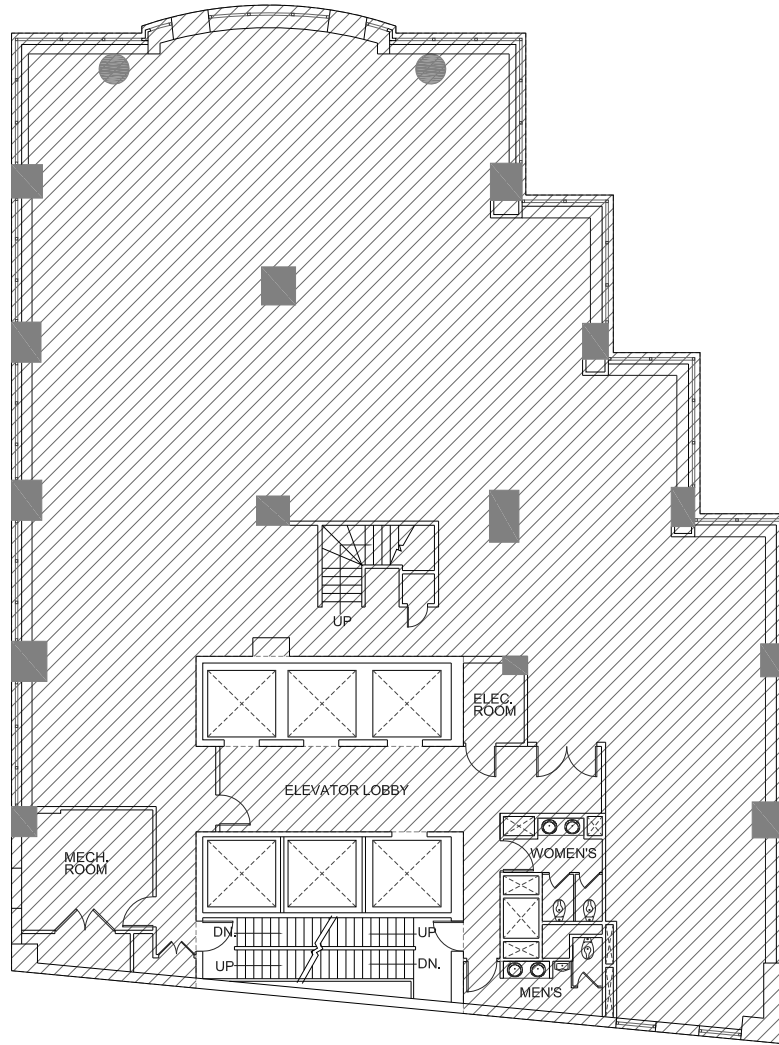

Fulton Street

Pearl Street

SCALE: N.T.S

ALL DIMENSIONS ARE APPROXIMATE AND ARE SUBJECT TO NORMAL BUILDING VARIANCES.

40 Fulton Street  
16th Floor

**VORNADO**  
REALTY TRUST

888 7TH AVENUE  
NEW YORK N.Y. 10019  
(212) 894-7000  
www.vno.com