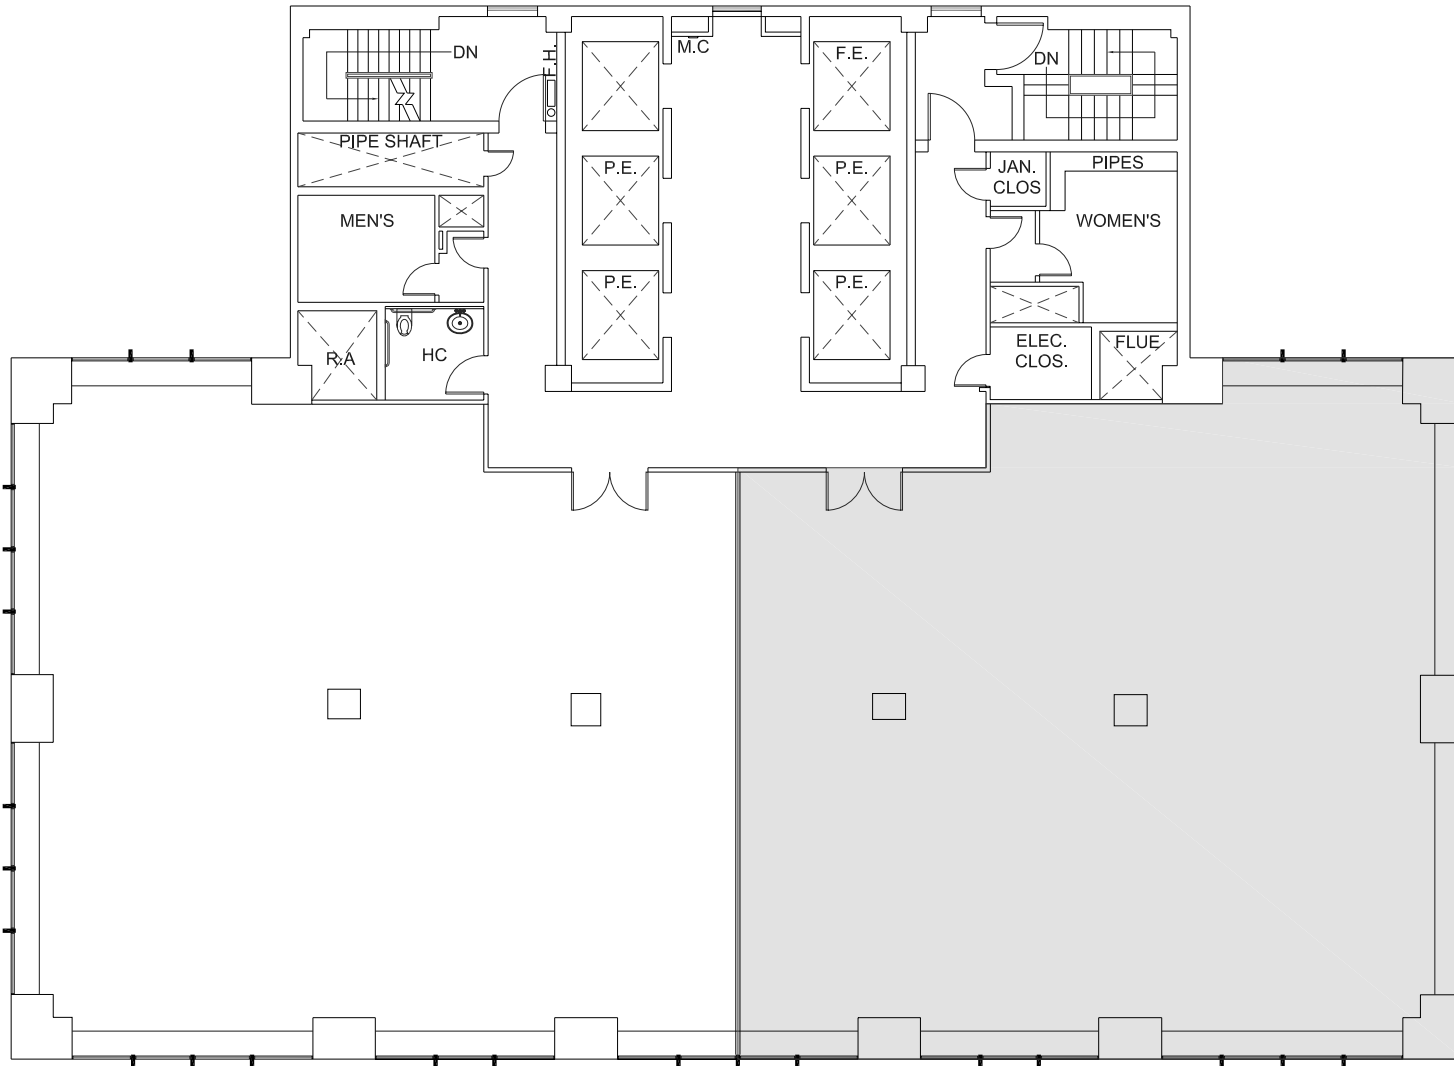

EAST 42ND STREET

EAST 43RD STREET

MADISON AVENUE

SCALE: N.T.S

ALL DIMENSIONS ARE APPROXIMATE AND ARE SUBJECT TO NORMAL BUILDING VARIANCES.

330 Madison Avenue
29th Floor

VORNADO
REALTY TRUST

888 7TH AVENUE
NEW YORK N.Y. 10019
(212) 894-7000
www.vno.com